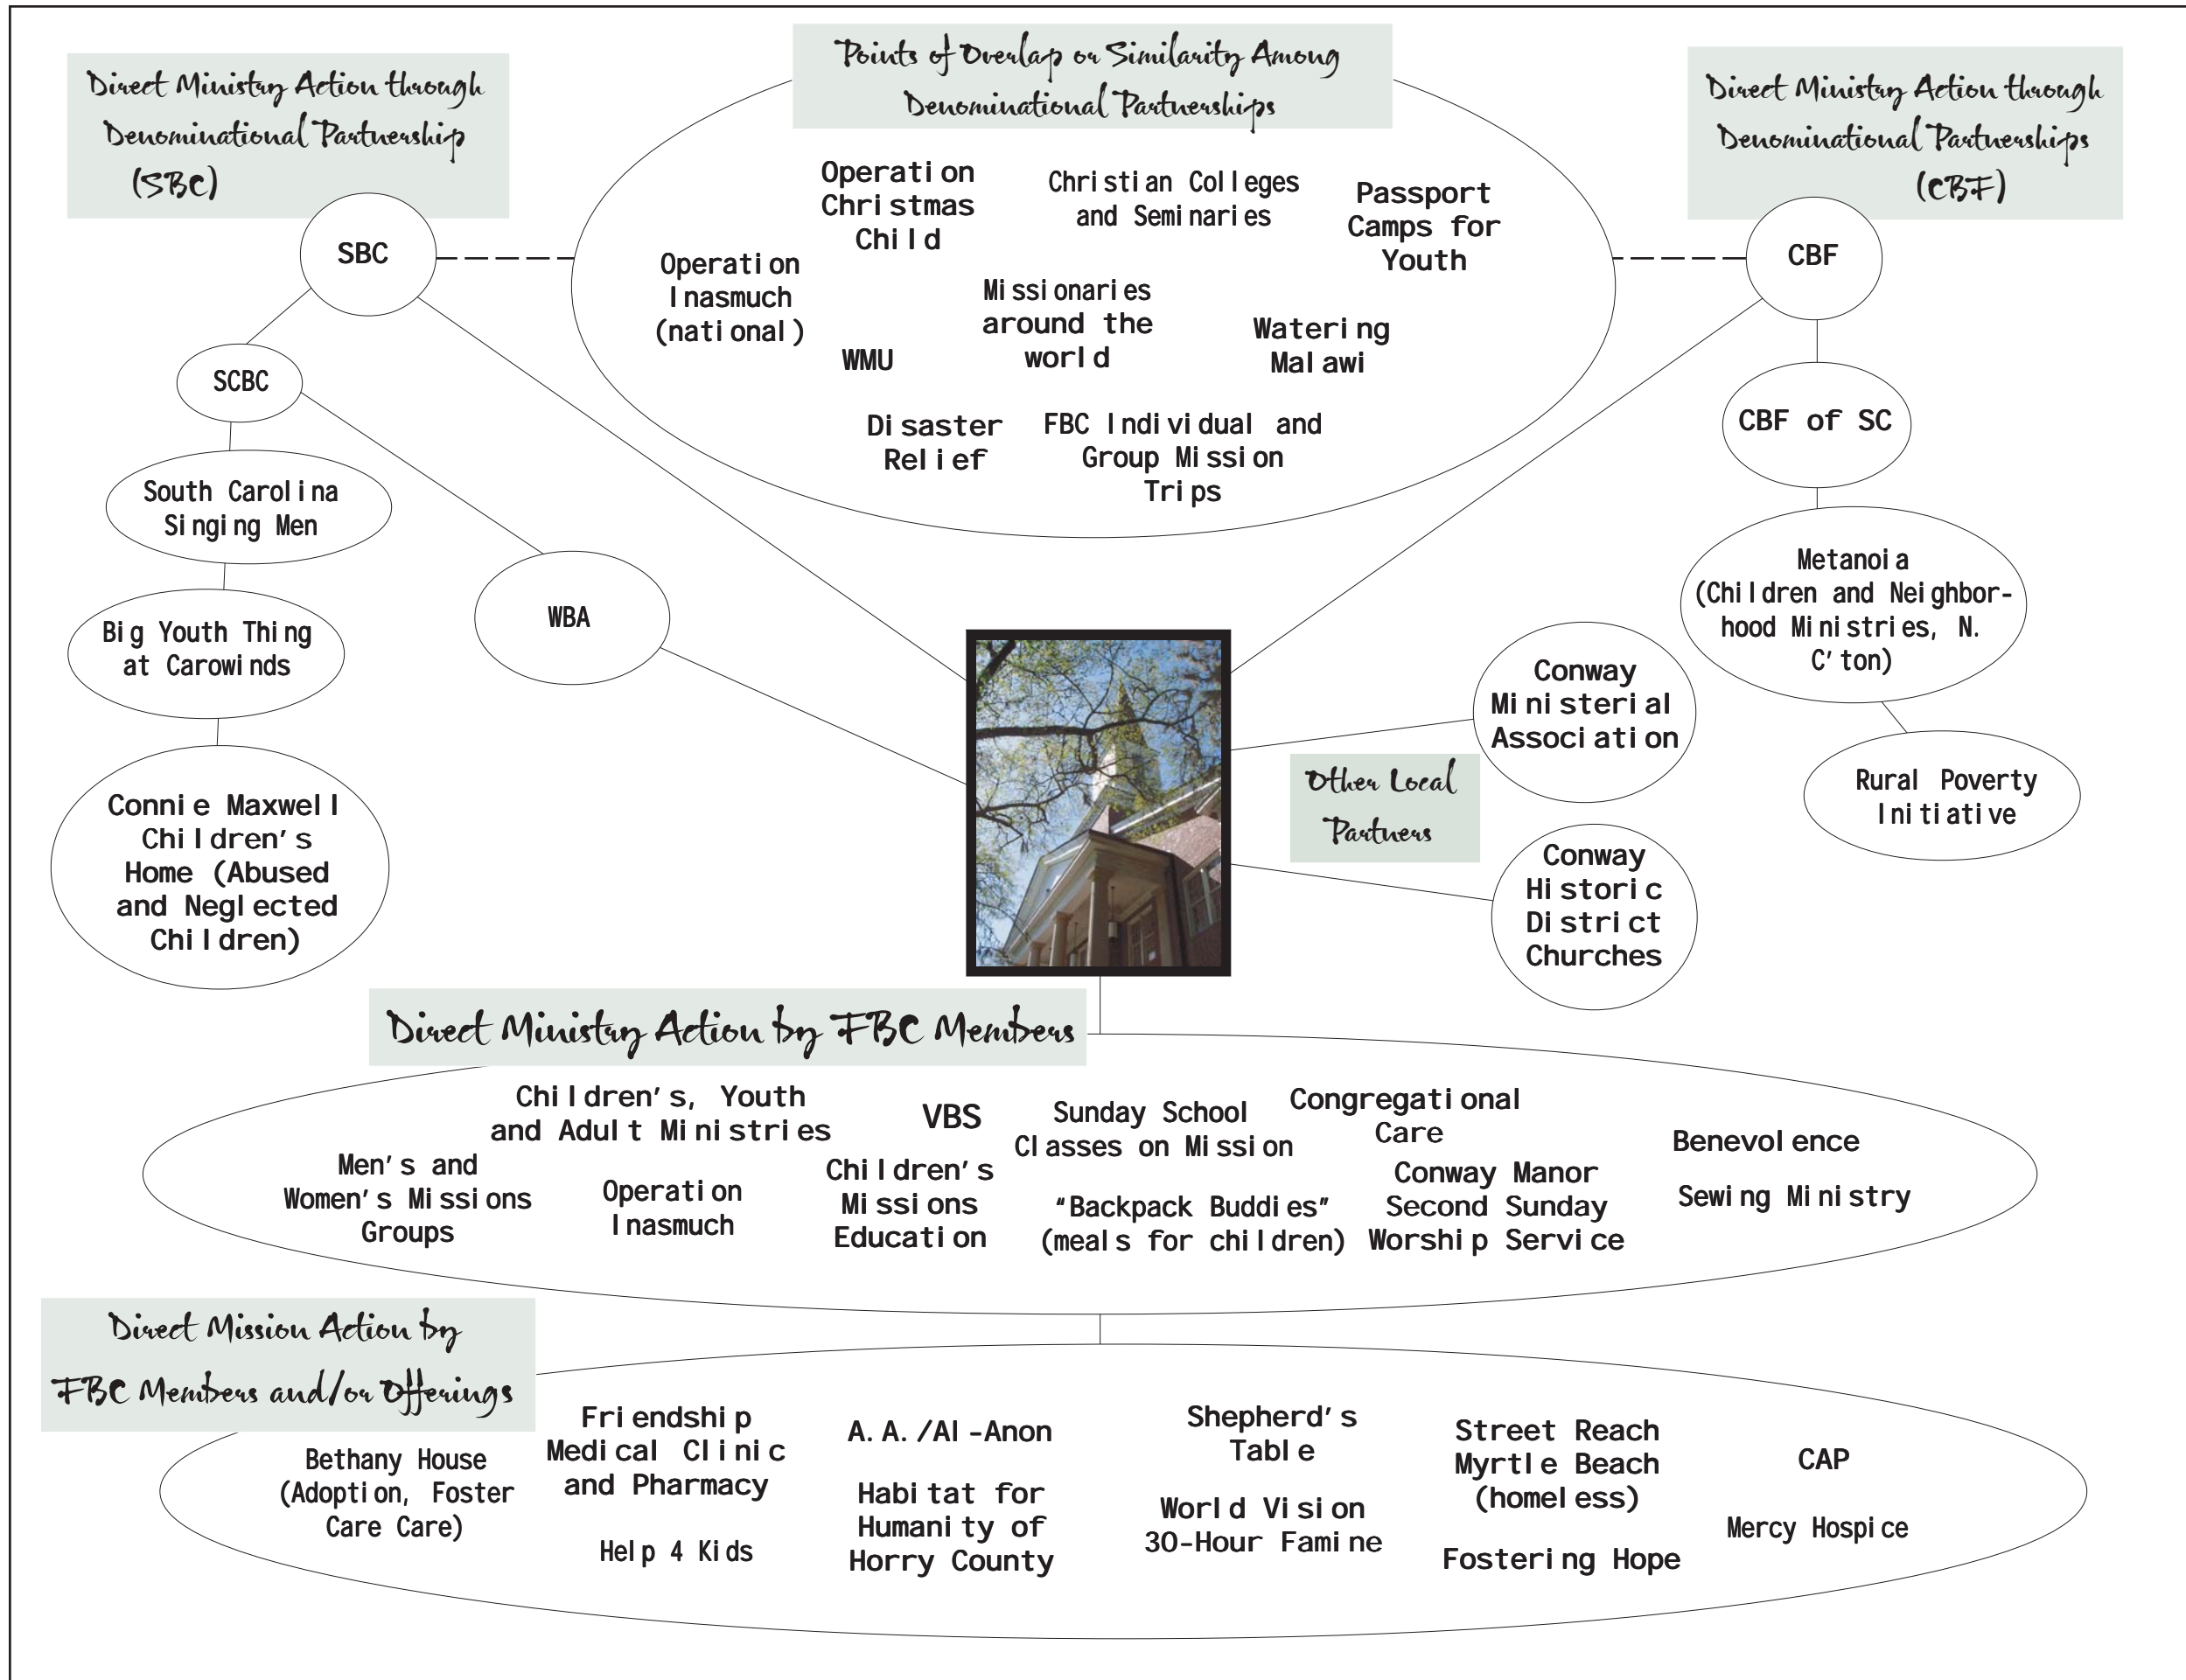

# [DRAFT for REVIEW]

## First Baptist Church, Conway Missions & Ministry Matrix: Sharing God's Love

- Key:**
- Churches Assisting People (CAP)
  - Cooperative Baptist Fellowship (CBF)
  - Southern Baptist Convention (SBC)
  - South Carolina Baptist Convention (SCBC)
  - Waccamaw Baptist Association (WBA)
  - Woman's Missionary Union (WMU)

Logos of some of our partners in sharing the love of Jesus.