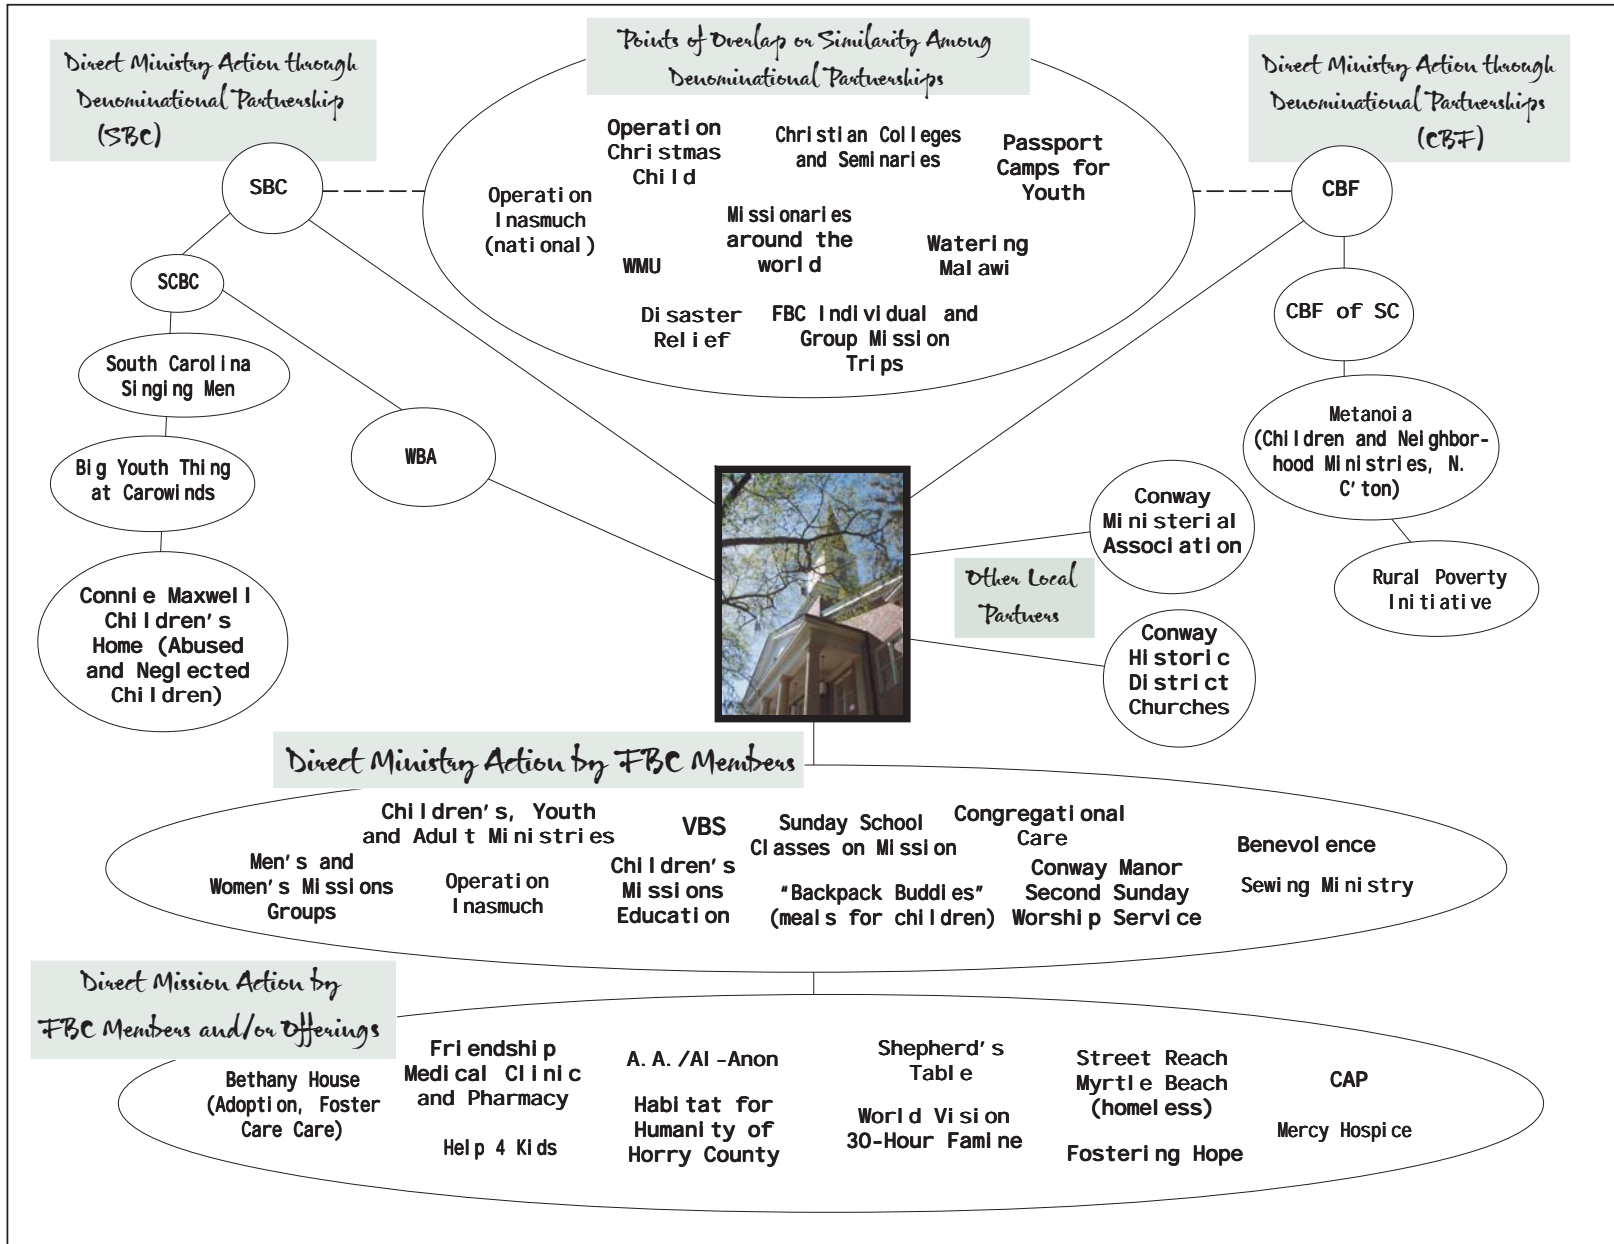

**[DRAFT for REVIEW]**

*First Baptist Church, Conway Missions & Ministry Matrix: Sharing God's Love*

- Key:**
- Churches Assisting People (CAP)
  - Cooperative Baptist Fellowship (CBF)
  - Southern Baptist Convention (SBC)
  - South Carolina Baptist Convention (SCBC)
  - Waccamaw Baptist Association (WBA)
  - Woman's Missionary Union (WMU)

Logos of some of our partners in sharing the love of Jesus.